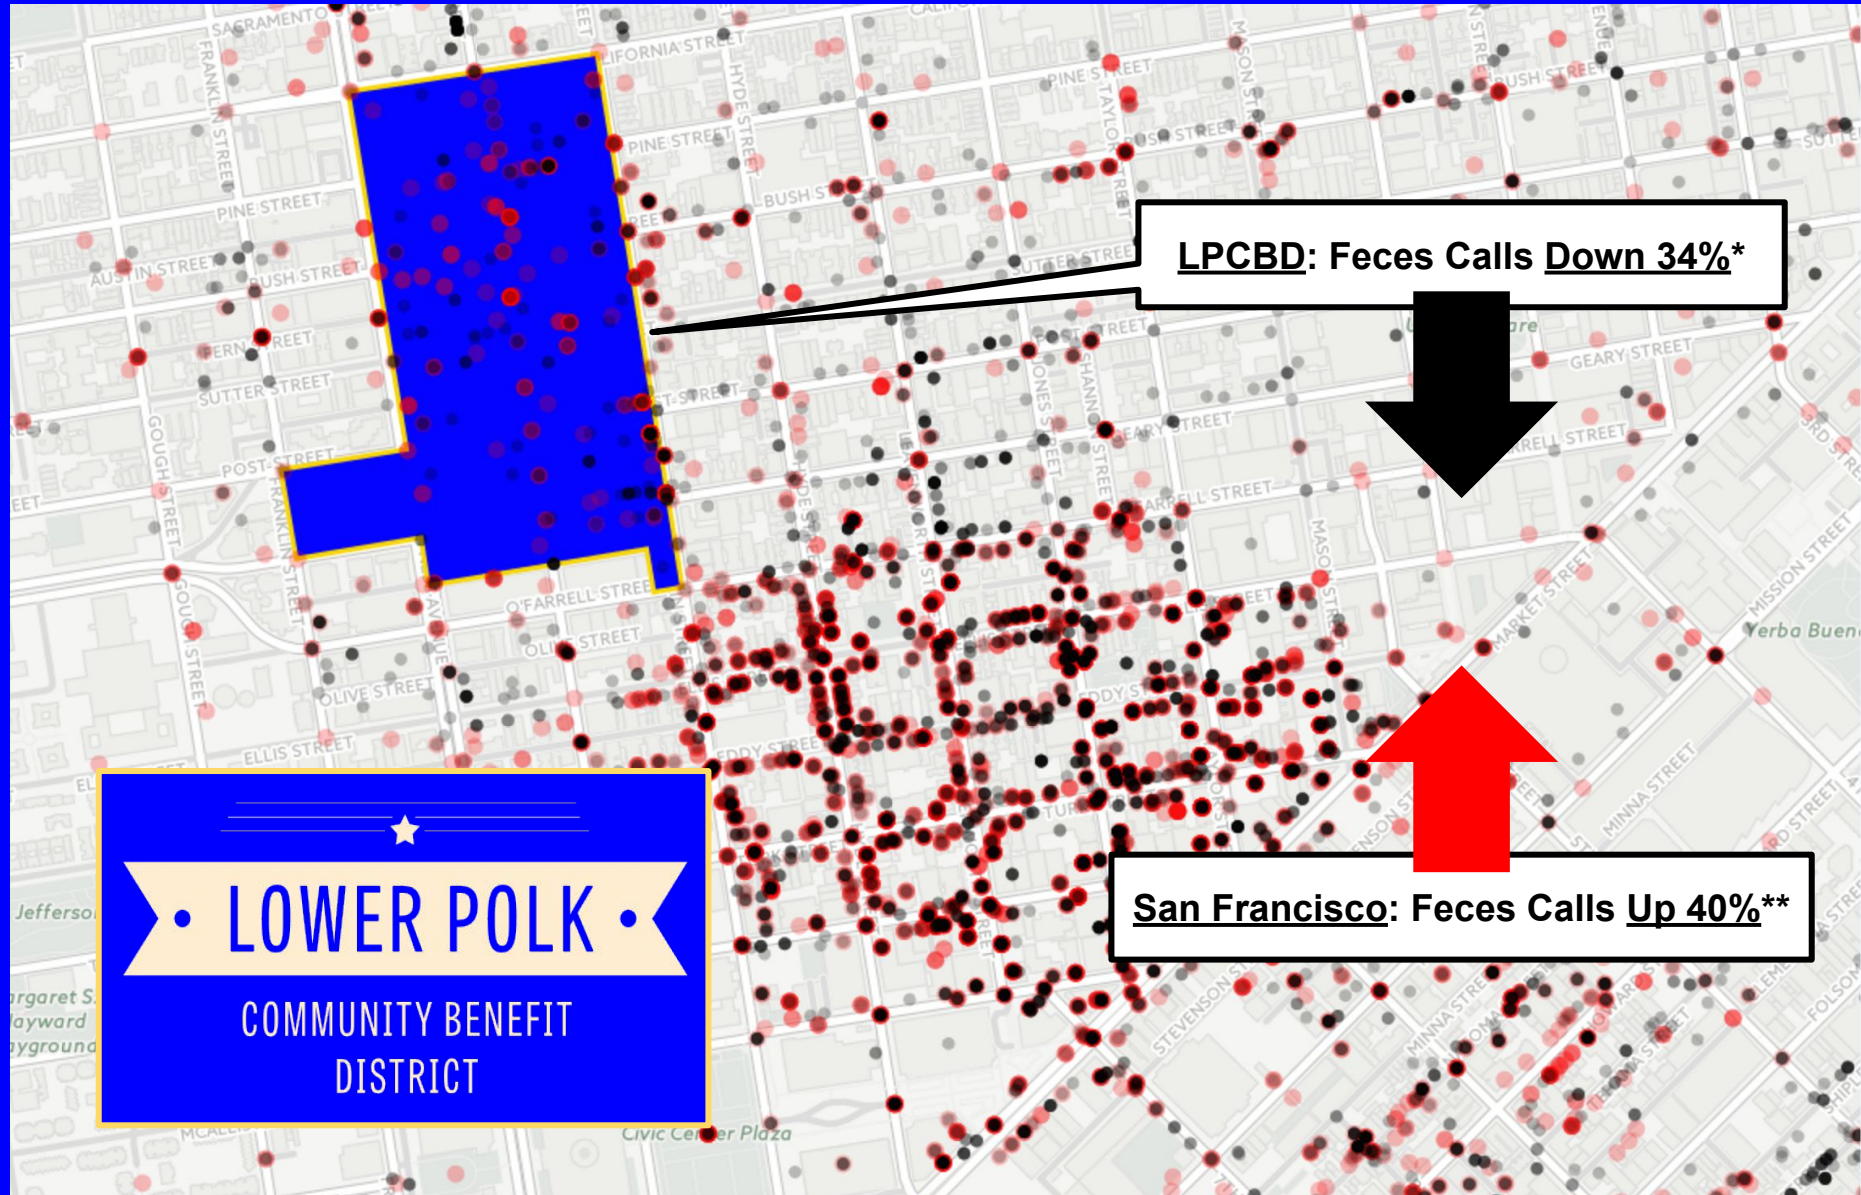

311 Feces Calls: 2015 vs. 2016.

LPCBD: Feces Calls Down 34%*

★
LOWER POLK

COMMUNITY BENEFIT
DISTRICT

San Francisco: Feces Calls Up 40%**

2015 vs. 2016 calendar year. Data from data.sfgov.org. *LPCBD 221 (2015) / 164 (2016). **SF 13,143 (2015) / 18,416 (2016).